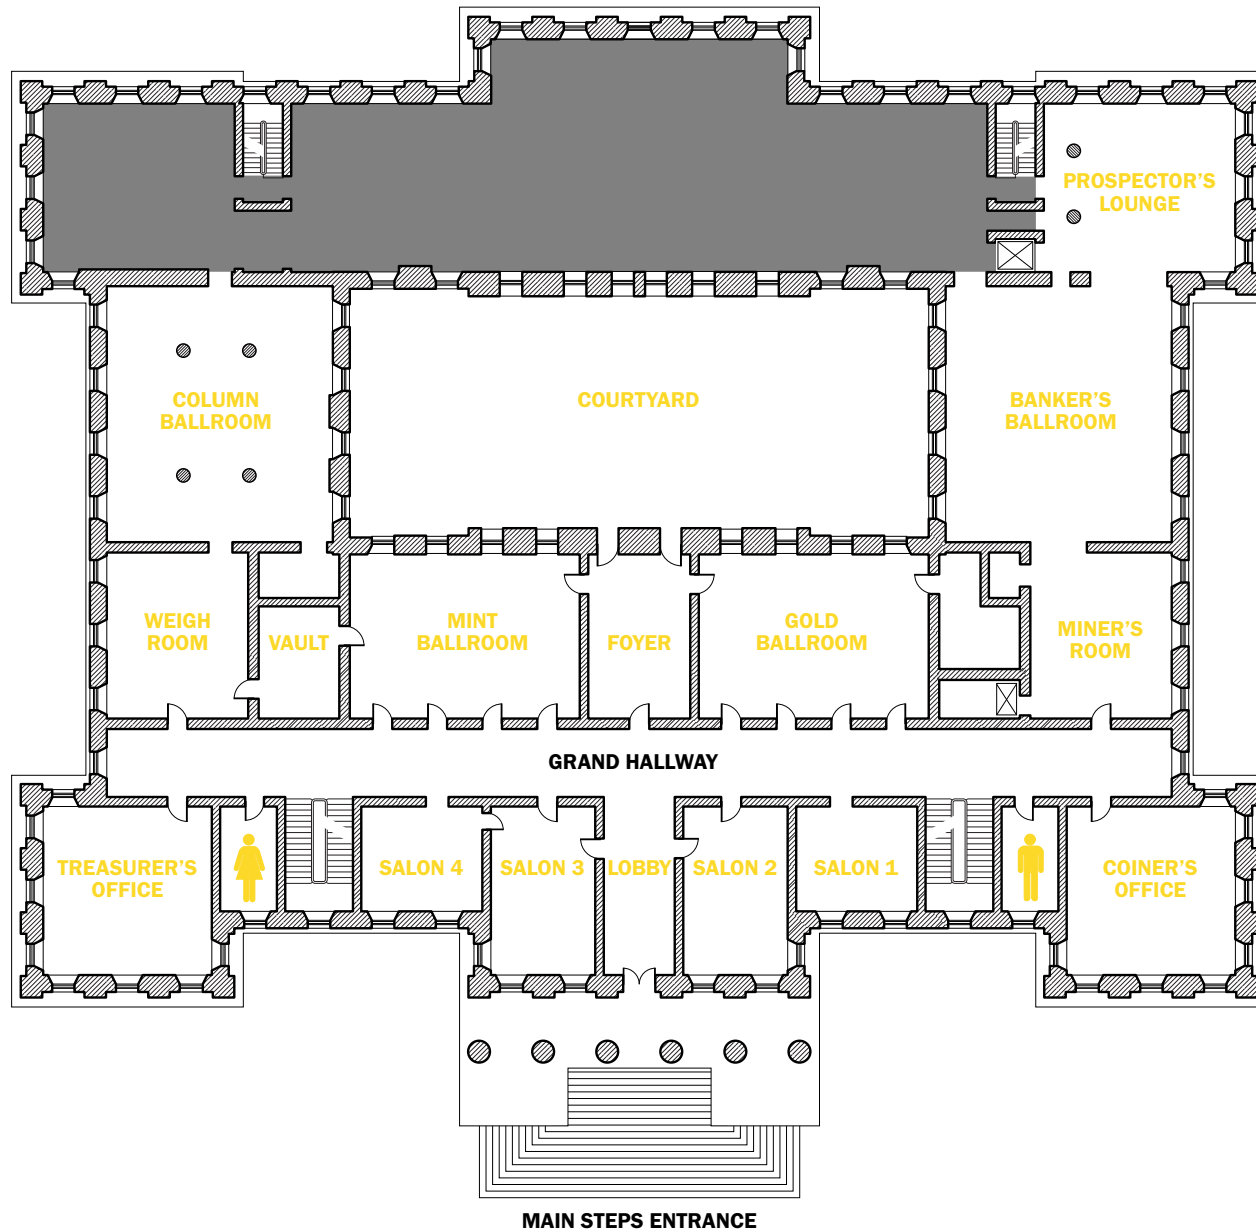

## FLOORPLAN - VAULT FLOOR

88 FIFTH STREET | SAN FRANCISCO, CA 94103  
T 415.608.2220 | NPU.CO

88 5TH STREET  
 SAN FRANCISCO, CA 94103  
 T 415.608.2220  
 THEFMINT.COM

## FLOORPLAN - MAIN FLOOR